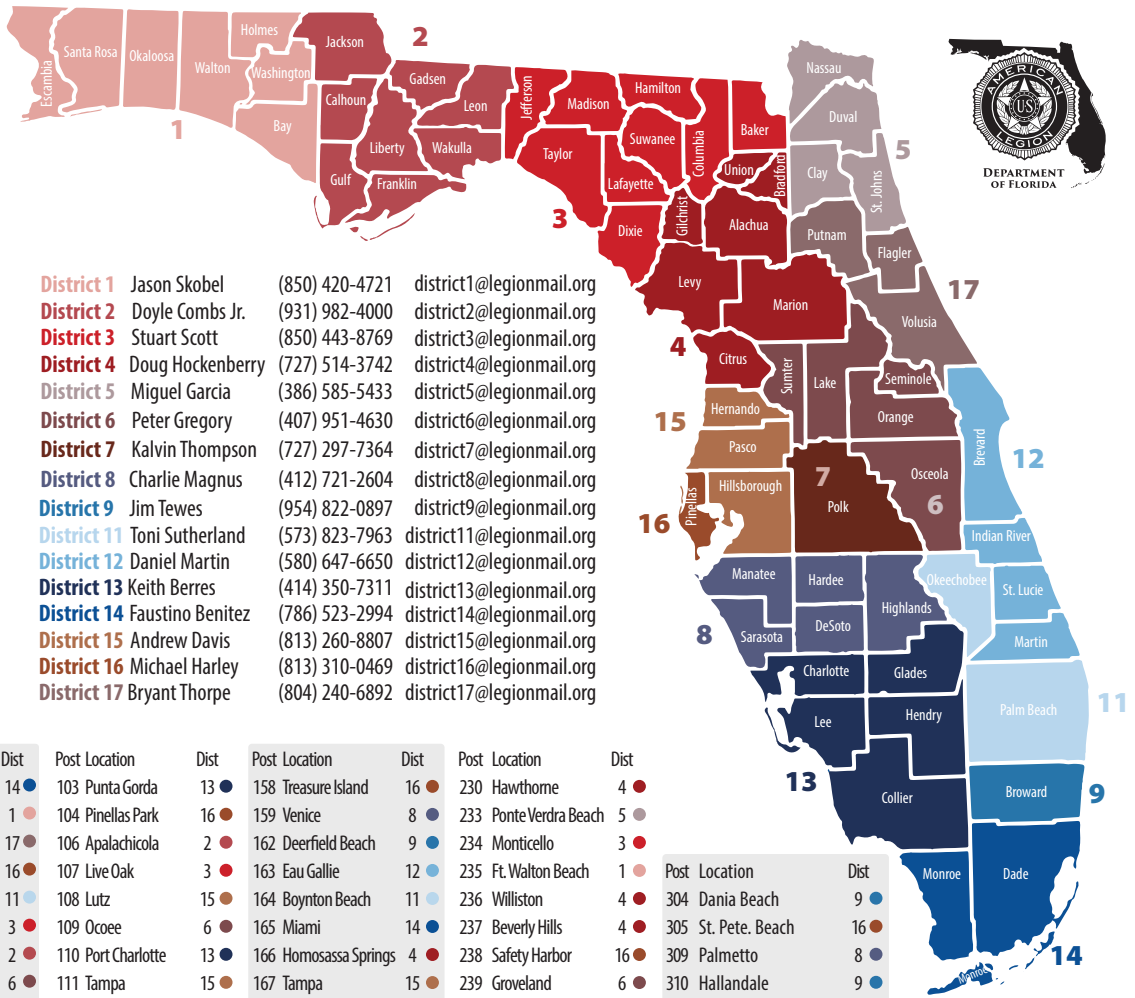

2024-2025

Western Area - Districts 1, 2
Shelby Windham (850) 305-3635
western@legionmail.org

Northern Area - Districts 3, 4, 5, 17
Jim Bowers (407) 484-6020
northern@legionmail.org

Central Area - Districts 7, 15, 16
Rick Orzechowski (863) 838-7000
central@legionmail.org

Eastern Area - Districts 6, 12
Bruce Thurber (321) 750-1067
eastern@legionmail.org

Southwestern Area - Districts 8, 13
John Rauh (239) 440-2505
southwestern@legionmail.org

Southern Area - Districts 9, 11, 14
Teddy Pomerantz (203) 494-9715
southern@legionmail.org

District 1	Jason Skobel	(850) 420-4721	district1@legionmail.org
District 2	Doyle Combs Jr.	(931) 982-4000	district2@legionmail.org
District 3	Stuart Scott	(850) 443-8769	district3@legionmail.org
District 4	Doug Hockenberry	(727) 514-3742	district4@legionmail.org
District 5	Miguel Garcia	(386) 585-5433	district5@legionmail.org
District 6	Peter Gregory	(407) 951-4630	district6@legionmail.org
District 7	Kalvin Thompson	(727) 297-7364	district7@legionmail.org
District 8	Charlie Magnus	(412) 721-2604	district8@legionmail.org
District 9	Jim Tewes	(954) 822-0897	district9@legionmail.org
District 11	Toni Sutherland	(573) 823-7963	district11@legionmail.org
District 12	Daniel Martin	(580) 647-6650	district12@legionmail.org
District 13	Keith Berres	(414) 350-7311	district13@legionmail.org
District 14	Faustino Benitez	(786) 523-2994	district14@legionmail.org
District 15	Andrew Davis	(813) 260-8807	district15@legionmail.org
District 16	Michael Harley	(813) 310-0469	district16@legionmail.org
District 17	Bryant Thorpe	(804) 240-6892	district17@legionmail.org