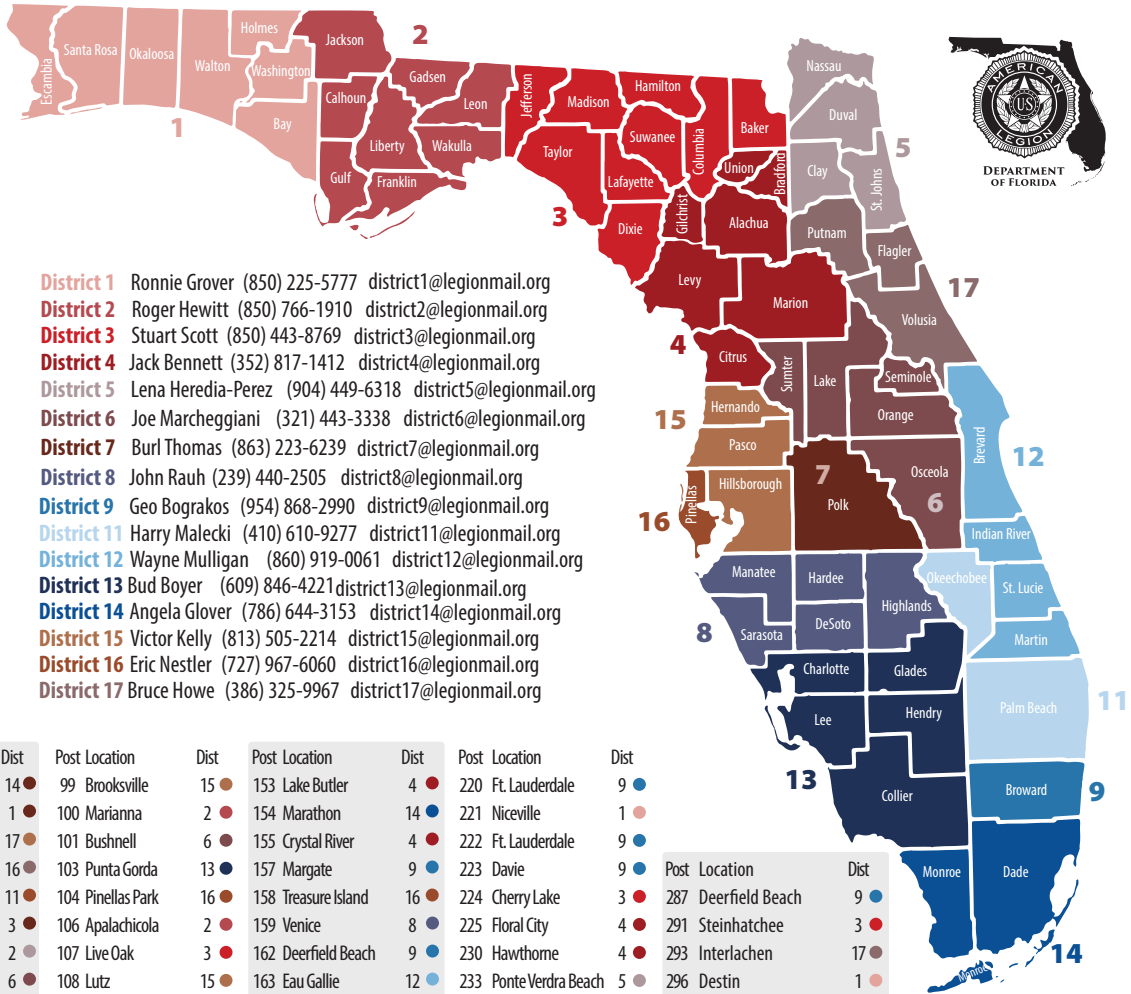

2022-2023

Western Area - Districts 1, 2
Sonny Decker (502) 640-8586
western@legionmail.org

Northern Area - Districts 3, 4, 5, 17
Jim Bowers (407) 484-6020
northern@legionmail.org

Central Area - Districts 7, 15, 16
Bob Matheson (813) 476-5909
central@legionmail.org

Eastern Area - Districts 6, 12
Dennis Mallon (772) 342-6415
eastern@legionmail.org

Southwestern Area - Districts 8, 13
Skip Felicita (941) 468-3015
southwestern@legionmail.org

Southern Area - Districts 9, 11, 14
Johnny Castro (561) 290-9980
southern@legionmail.org

- **District 1** Ronnie Grover (850) 225-5777 district1@legionmail.org
- **District 2** Roger Hewitt (850) 766-1910 district2@legionmail.org
- **District 3** Stuart Scott (850) 443-8769 district3@legionmail.org
- **District 4** Jack Bennett (352) 817-1412 district4@legionmail.org
- **District 5** Lena Heredia-Perez (904) 449-6318 district5@legionmail.org
- **District 6** Joe Marcheggiani (321) 443-3338 district6@legionmail.org
- **District 7** Burl Thomas (863) 223-6239 district7@legionmail.org
- **District 8** John Rauh (239) 440-2505 district8@legionmail.org
- **District 9** Geo Bograkov (954) 868-2990 district9@legionmail.org
- **District 11** Harry Malecki (410) 610-9277 district11@legionmail.org
- **District 12** Wayne Mulligan (860) 919-0061 district12@legionmail.org
- **District 13** Bud Boyer (609) 846-4221 district13@legionmail.org
- **District 14** Angela Glover (786) 644-3153 district14@legionmail.org
- **District 15** Victor Kelly (813) 505-2214 district15@legionmail.org
- **District 16** Eric Nestler (727) 967-6060 district16@legionmail.org
- **District 17** Bruce Howe (386) 325-9967 district17@legionmail.org