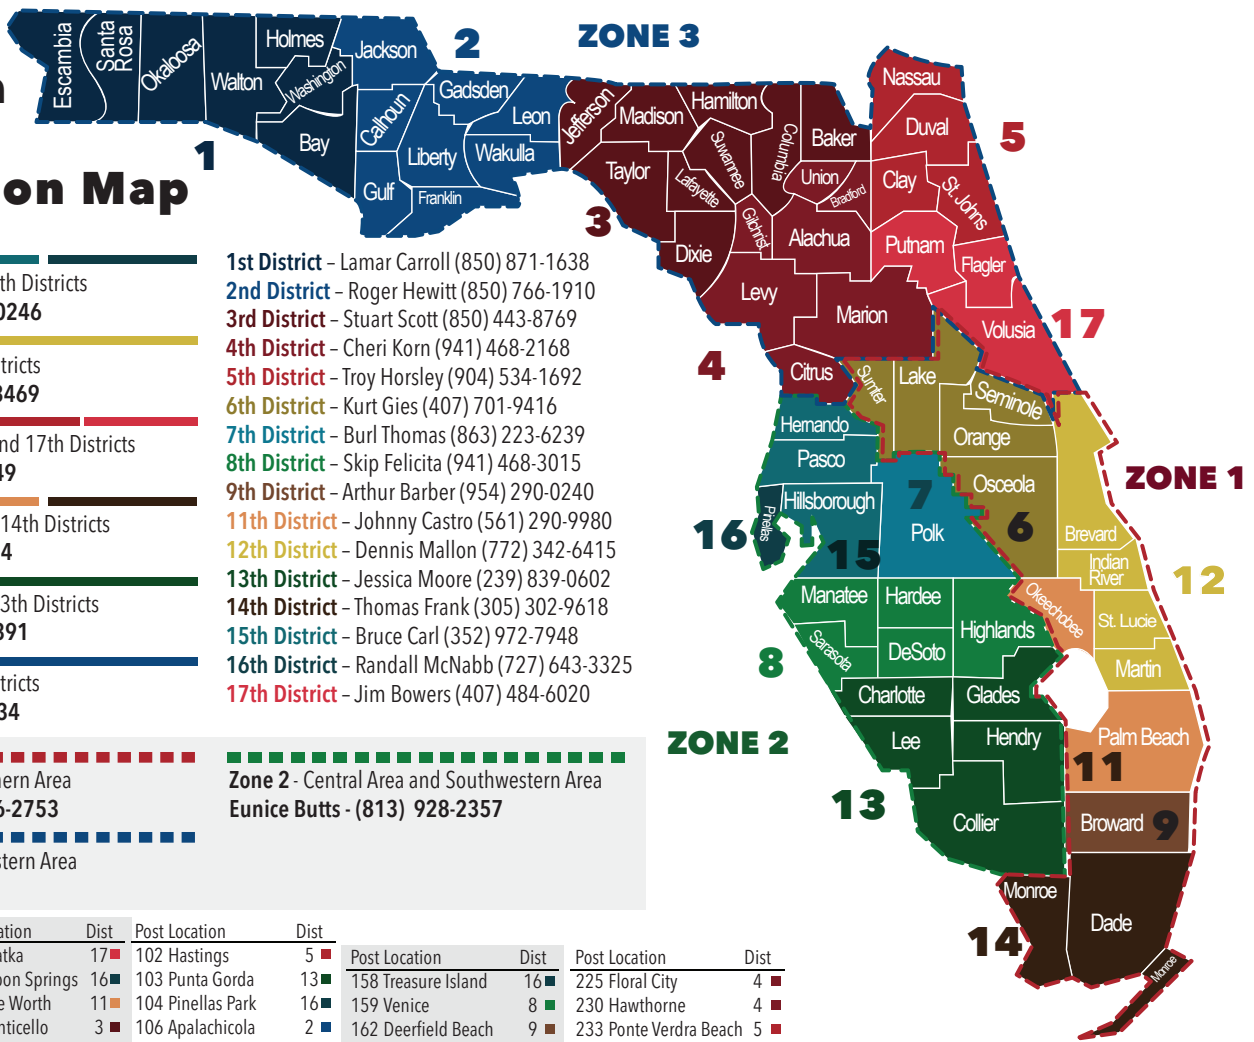

2020-2021 Zone, Area District Organization Map

Central Area – 7th, 15th and 16th Districts
Sid Damsgard – (727) 642-0246

Eastern Area – 6th and 12th Districts
Chris Hamrick – (321) 313-3469

Northern Area – 3rd, 4th, 5th, and 17th Districts
Marie Conti – (352) 697-1749

Southern Area – 9th, 11th, and 14th Districts
Paul Bosco – (561) 281-8454

Southwestern Area – 8th and 13th Districts
Jerry Faught – (941) 662-6391

Western Area – 1st and 2nd Districts
John Edens – (229) 444-3534

Zone 1 - Eastern Area and Southern Area
Michael Raymond - (618) 616-2753

Zone 2 - Central Area and Southwestern Area
Eunice Butts - (813) 928-2357

Zone 3 - Northern Area and Western Area
Jerry Brandt - (904) 910-5201

- **1st District** – Lamar Carroll (850) 871-1638
- **2nd District** – Roger Hewitt (850) 766-1910
- **3rd District** – Stuart Scott (850) 443-8769
- **4th District** – Cheri Korn (941) 468-2168
- **5th District** – Troy Horsley (904) 534-1692
- **6th District** – Kurt Gies (407) 701-9416
- **7th District** – Burl Thomas (863) 223-6239
- **8th District** – Skip Felicita (941) 468-3015
- **9th District** – Arthur Barber (954) 290-0240
- **11th District** – Johnny Castro (561) 290-9980
- **12th District** – Dennis Mallon (772) 342-6415
- **13th District** – Jessica Moore (239) 839-0602
- **14th District** – Thomas Frank (305) 302-9618
- **15th District** – Bruce Carl (352) 972-7948
- **16th District** – Randall McNabb (727) 643-3325
- **17th District** – Jim Bowers (407) 484-6020