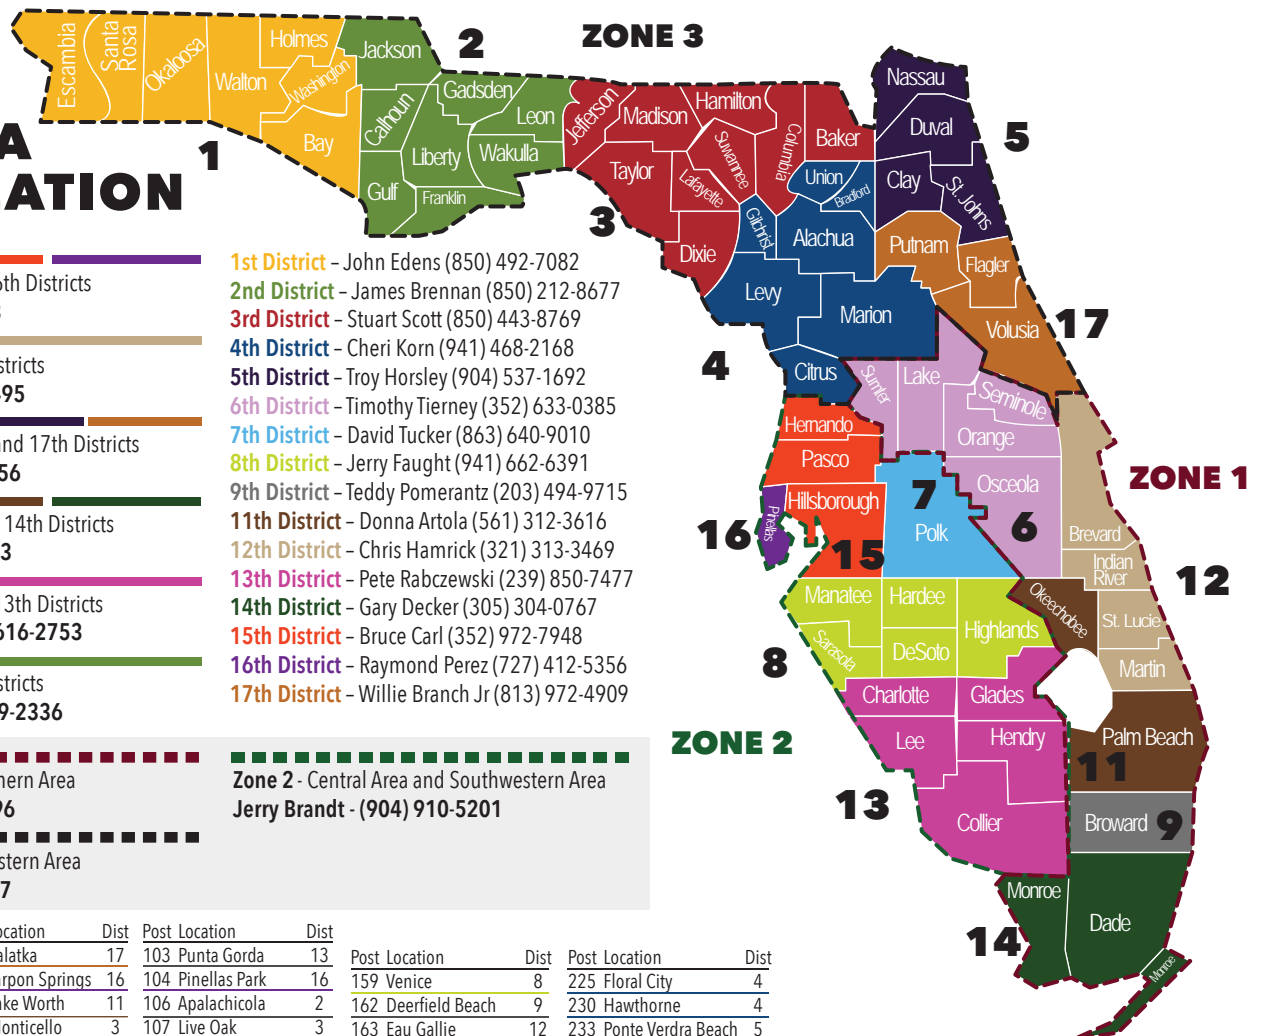

2018-2019 DISTRICT AND AREA ORGANIZATION

- **Central Area** – 7th, 15th and 16th Districts
  Jay Allen – (813) 545-4623
- **Eastern Area** – 6th and 12th Districts
  James Burk – (772) 812-2495
- **Northern Area** – 3rd, 4th, 5th, and 17th Districts
  Mike Hutto – (352) 490-1756
- **Southern Area** – 9th, 11th, and 14th Districts
  Jim Tewes – (954) 655-2833
- **Southwestern Area** – 8th and 13th Districts
  Michael Raymond – (618) 616-2753
- **Western Area** – 1st and 2nd Districts
  Raymond Olsen – (850) 529-2336
- **Zone 1** - Eastern Area and Southern Area
  Rick Johnson - (954) 242-4496
- **Zone 2** - Central Area and Southwestern Area
  Jerry Brandt - (904) 910-5201
- **Zone 3** - Northern Area and Western Area
  Eunice Butts - (813) 247-4267

- **1st District** – John Edens (850) 492-7082
- **2nd District** – James Brennan (850) 212-8677
- **3rd District** – Stuart Scott (850) 443-8769
- **4th District** – Cheri Korn (941) 468-2168
- **5th District** – Troy Horsley (904) 537-1692
- **6th District** – Timothy Tierney (352) 633-0385
- **7th District** – David Tucker (863) 640-9010
- **8th District** – Jerry Faught (941) 662-6391
- **9th District** – Teddy Pomerantz (203) 494-9715
- **11th District** – Donna Antola (561) 312-3616
- **12th District** – Chris Hamrick (321) 313-3469
- **13th District** – Pete Rabczewski (239) 850-7477
- **14th District** – Gary Decker (305) 304-0767
- **15th District** – Bruce Carl (352) 972-7948
- **16th District** – Raymond Perez (727) 412-5356
- **17th District** – Willie Branch Jr (813) 972-4909